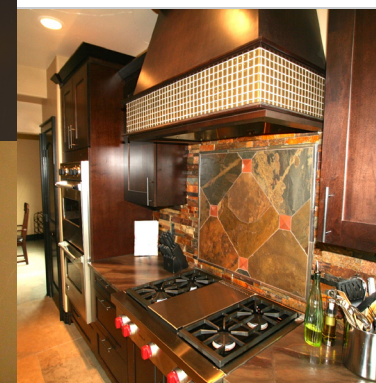

We can help design a Dream Master Bath - Kitchen - Outdoor Living Space - or Family Cave of your dreams; adding quality and enjoyment for years to come.

We have extensive vendor relationships providing a full range of custom finishes. We can work along side your Designer to provide unique material options like porcelain tiles, glass, metal, or stone mosaics. Also; marble, limestone, travertine, slate and ledge stone options. We are able to procure post & beams, barnwood mantels custom milled for your project.

Outdoor Living

Build your dream outdoor living space, this design build included milled post and beams, large fireplace for cool nights, custom kitchen and bar with a hottub - to enjoy with family and friends.

Family Cave

Play pool and watch your favorite sporting event with friends and family. We can work with you or your designer to customize your dream entertainment space.

Outdoor Kitchen Bar & Fireplace

We will work with you to design your dream outdoor living space.

CALL US 518-709-2384

THE HOME PROBLEMS SOLVERS

Custom Kitchen Remodels

This kitchen features brown granite leathered counter tops. With a slate backsplash including copper accent tile and glass mosaic band at kitcehn hood.